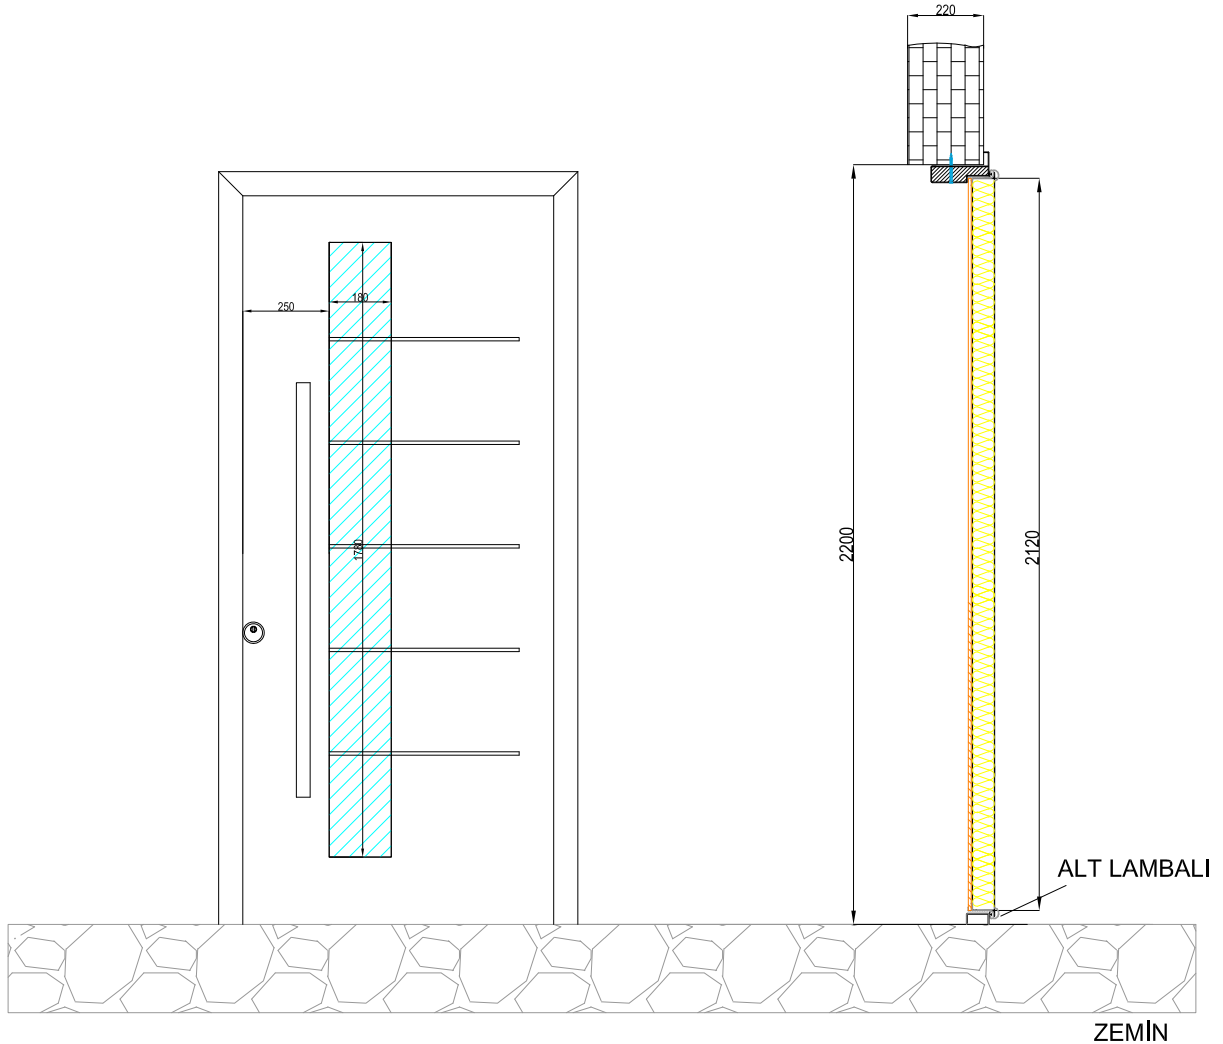

Kasa Tipleri / Frame Typs

Yarım Kasa

Half Frame Type