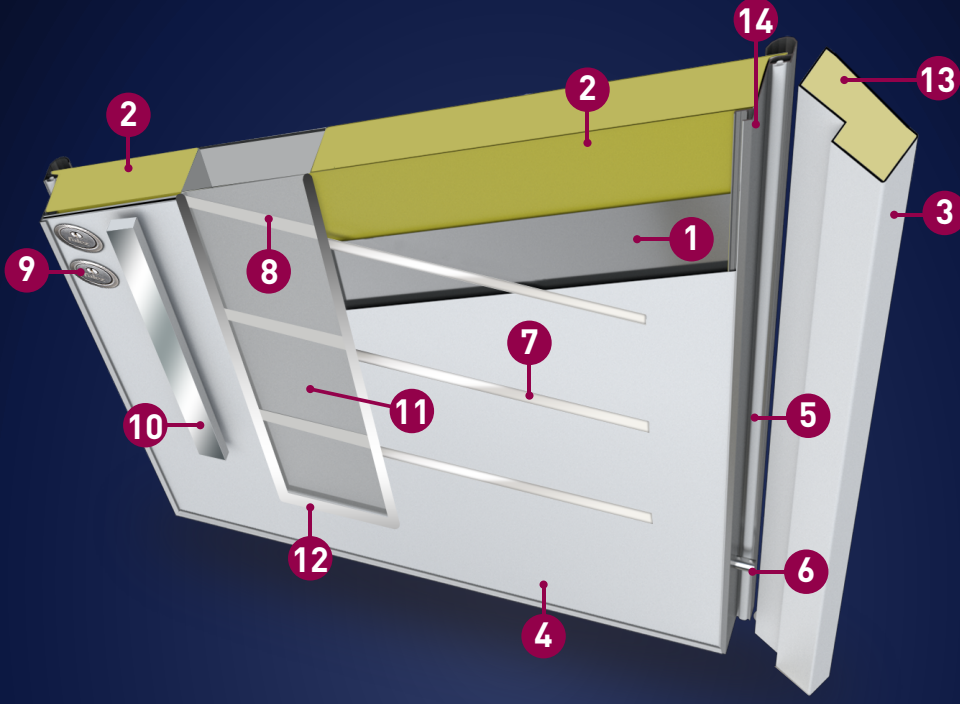

GLASS

- 6+52+6 Light permeable tempered glass

DOOR LEAF

- It is made from 1,2 mm two monolith plates galvanized steel
- Special composite surface resistant to external front over steel
- Inside door leaf is filled by 42 density polyurethane
- semi central locking system
- 3 pieces stable safety pin
- Hidden safety clips
- Chrome or aluminium door handle
- Luxury peephole
- Weldless adjustable hinges
- Around door leaf is designed by special anodized aluminium

THERMOMAX

Kesit Görünüş / Section View

1

1,2 Mm X 2 Yekpare Galvaniz Çelik
It Is Made From 1,2 Mm Two
Monolith Plates Galvanized Steel

2

42 Densite Poliüretan dolgu
Inside Door Leaf Is Filled
By 42 Density Polyurethane