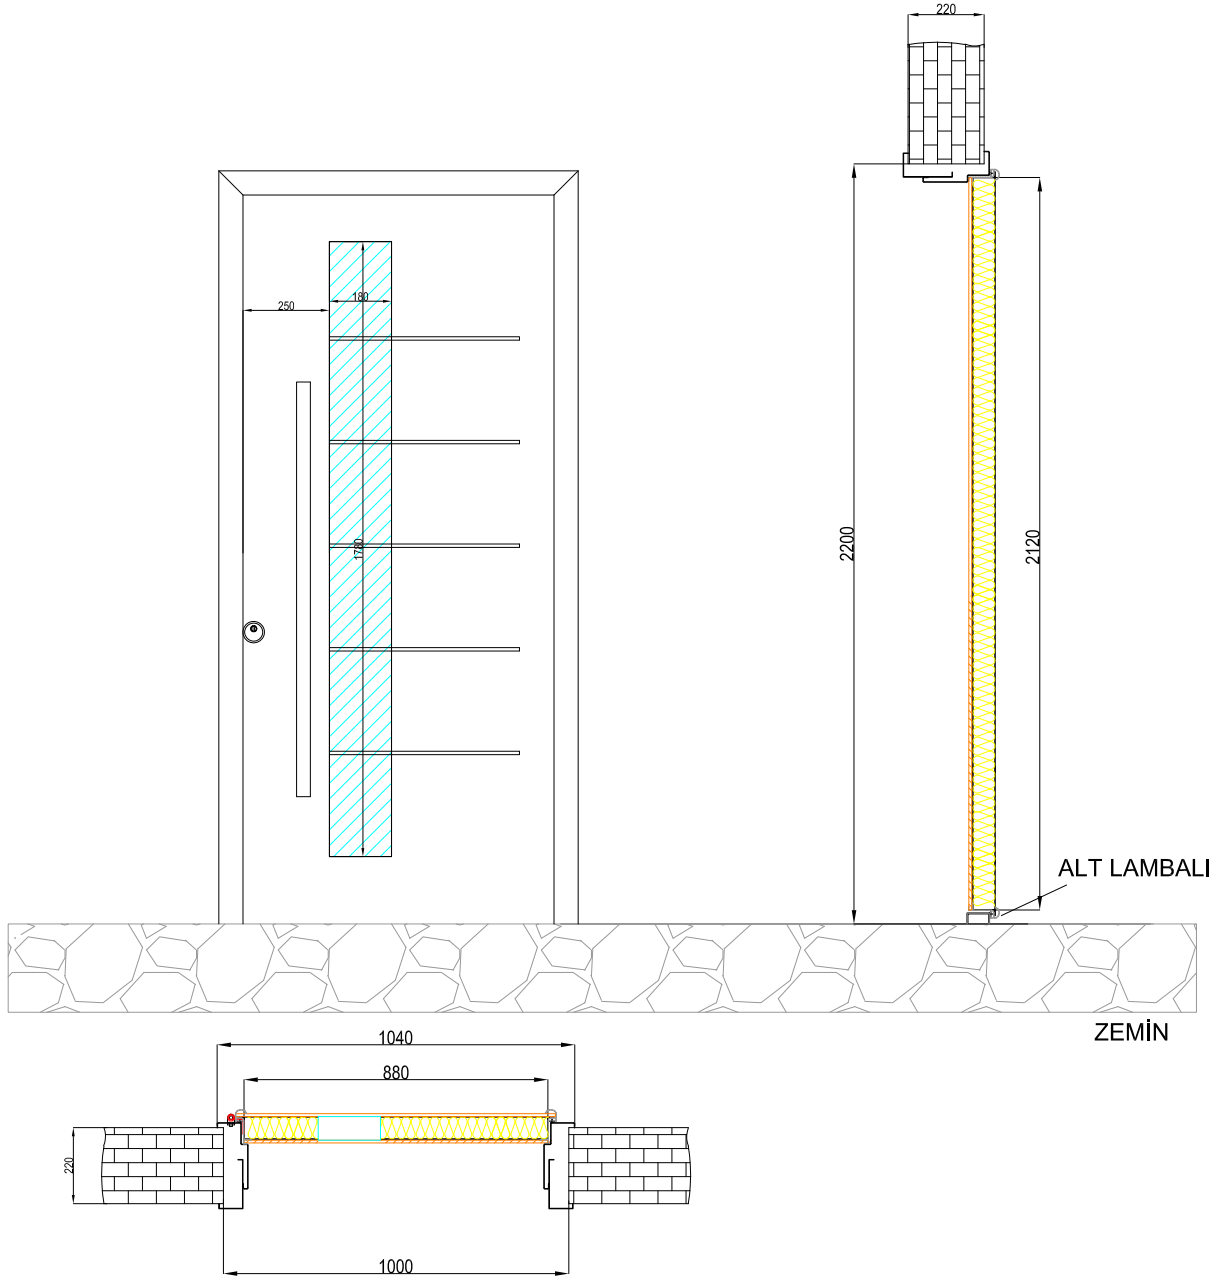

Kasa Tipleri / Frame Typs

Türk Model Kasa

Türk Model Frame Type