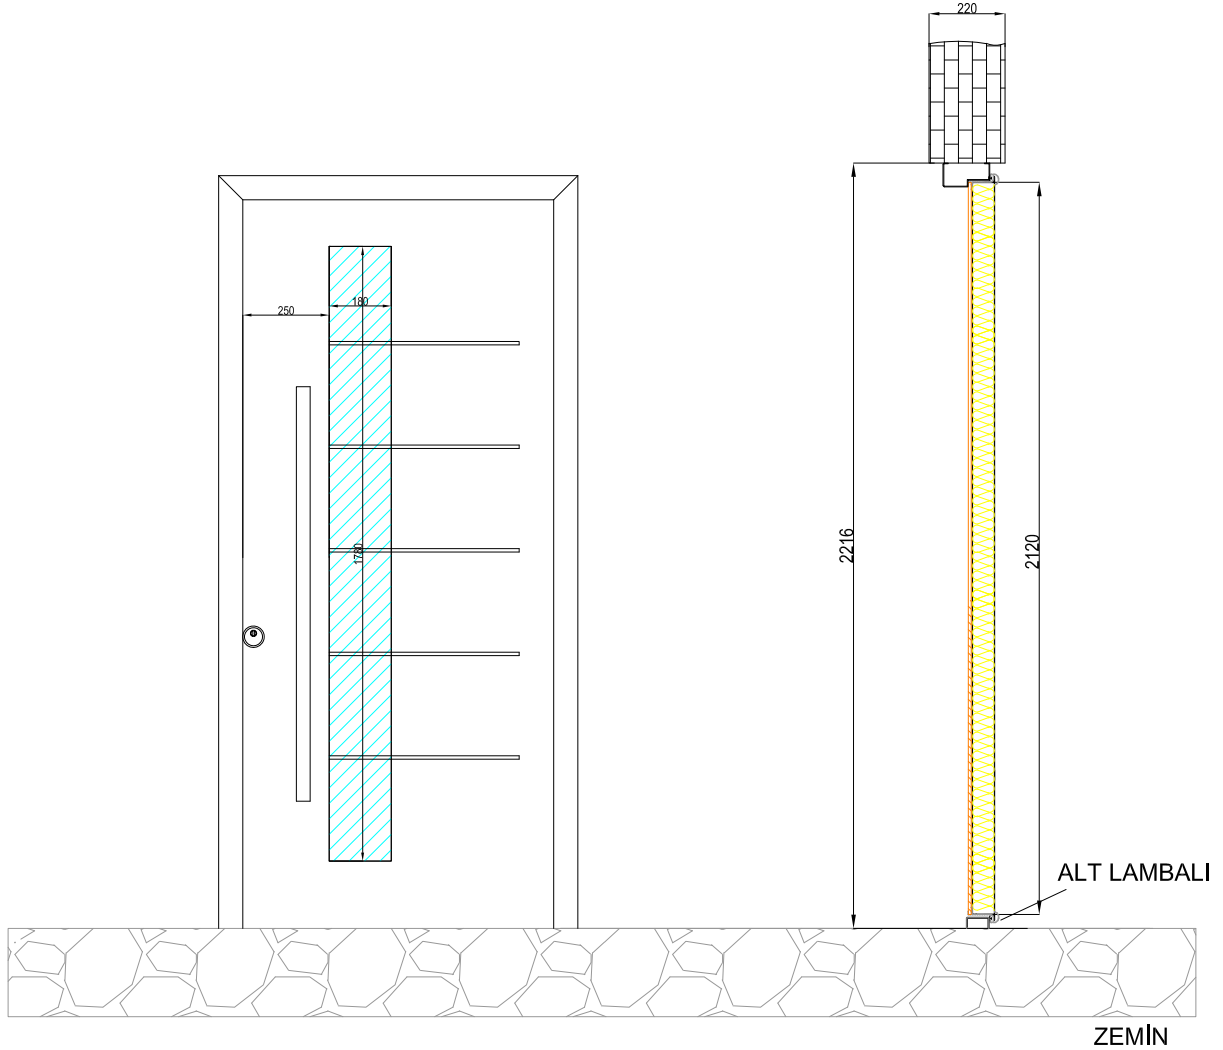

Kasa Tipleri / Frame Typs

Koridor Tip Kasa

Corridor Frame Type